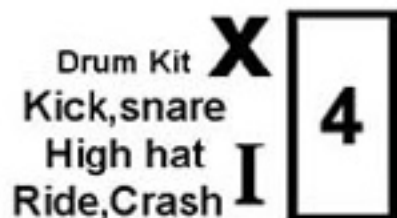

Barley Wik Stage Plot

X 3 DI's

X DI

X DI **I**

- 1:Mandolin & acoustic & Banjo
- 2:Double Bass
- 3:Acoustic & Electric
- 4:Drums & Accordion

X = Vocal Mic
 = Monitors
I = Instrument Mic